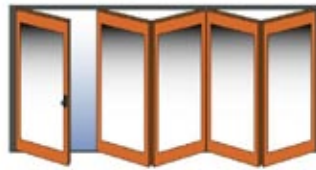

RIVIERA DOORWALLS

5 PANEL SYSTEMS

PANEL HEIGHT

77"
80"
93"

FRAME HEIGHT

81 3/4"
84 3/4"
97 3/4"

4L1R^

1L4R^

Panel Width

21 7/8"
27 7/8"
29 7/8"
33 7/8"
35 7/8"

Frame Width

113 7/8"
143 7/8"
153 7/8"
173 7/8"
183 7/8"

3L2R^

2L3R^

Panel Width

21 7/8"
27 7/8"
29 7/8"
33 7/8"
35 7/8"